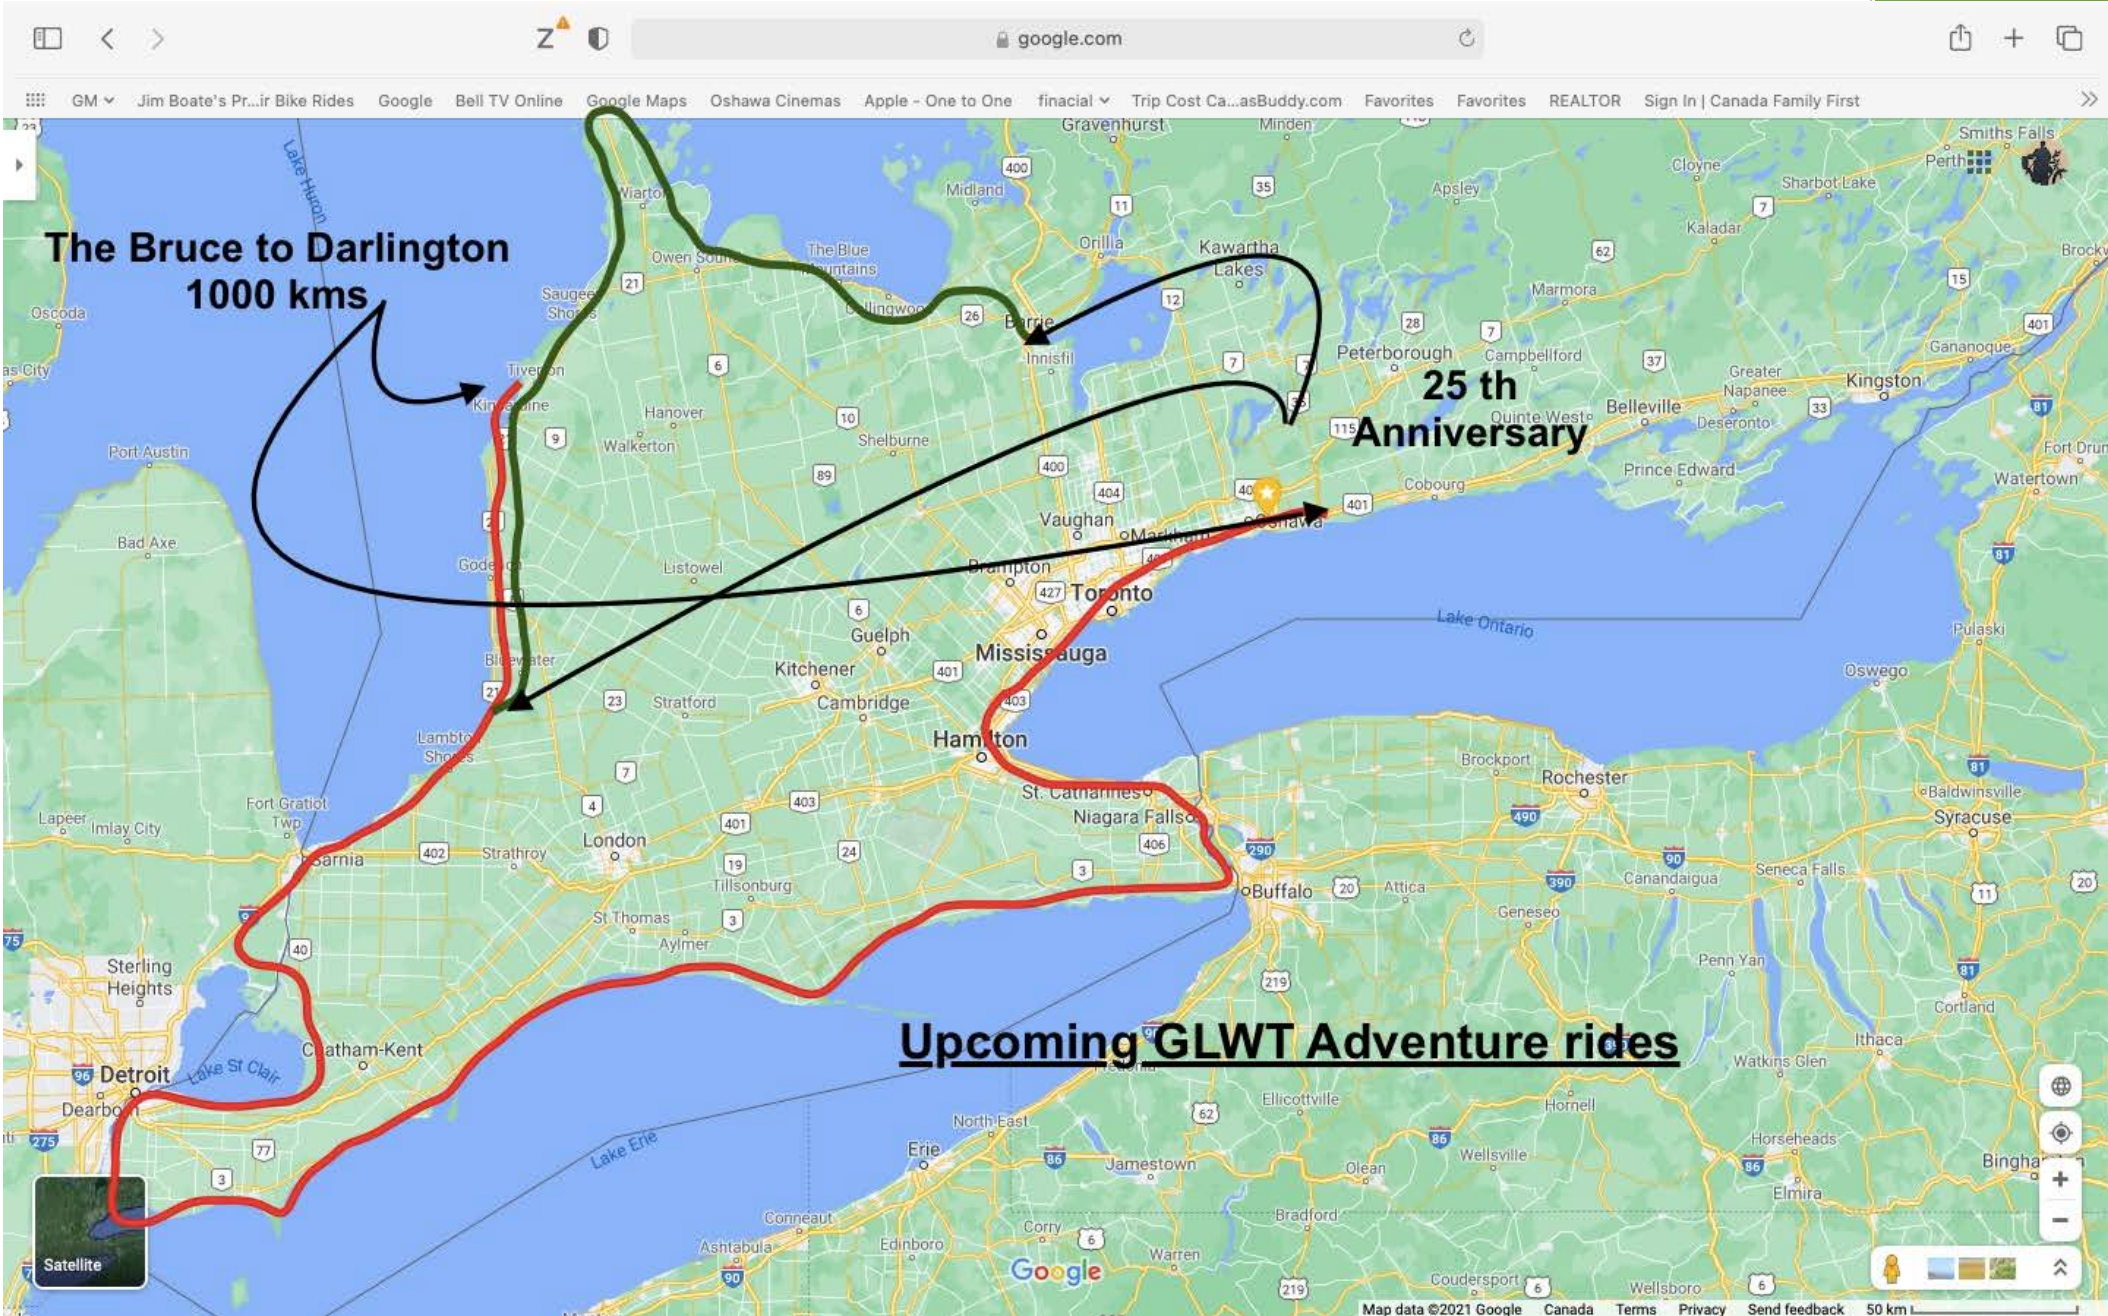

Great Lakes Waterfront Trail

Update by Jim Boate

Great Lakes
Waterfront Trail

A signature project of the Waterfront Regeneration Trust

GREAT LAKES WATERFRONT TRAIL

Protect, Connect and Celebrate the world's largest group of freshwater lakes.

Clarington section of the Great Lakes Waterfront Trail

New Connector from the GreenBelt Trail to the Great Lakes Waterfront Trail

Bike Riders on Clarington's Newest Paved Section of the Great Lakes Waterfront Trail

**The Bruce to Darlington
1000 kms**

**25th
Anniversary**

Upcoming GLWT Adventure rides