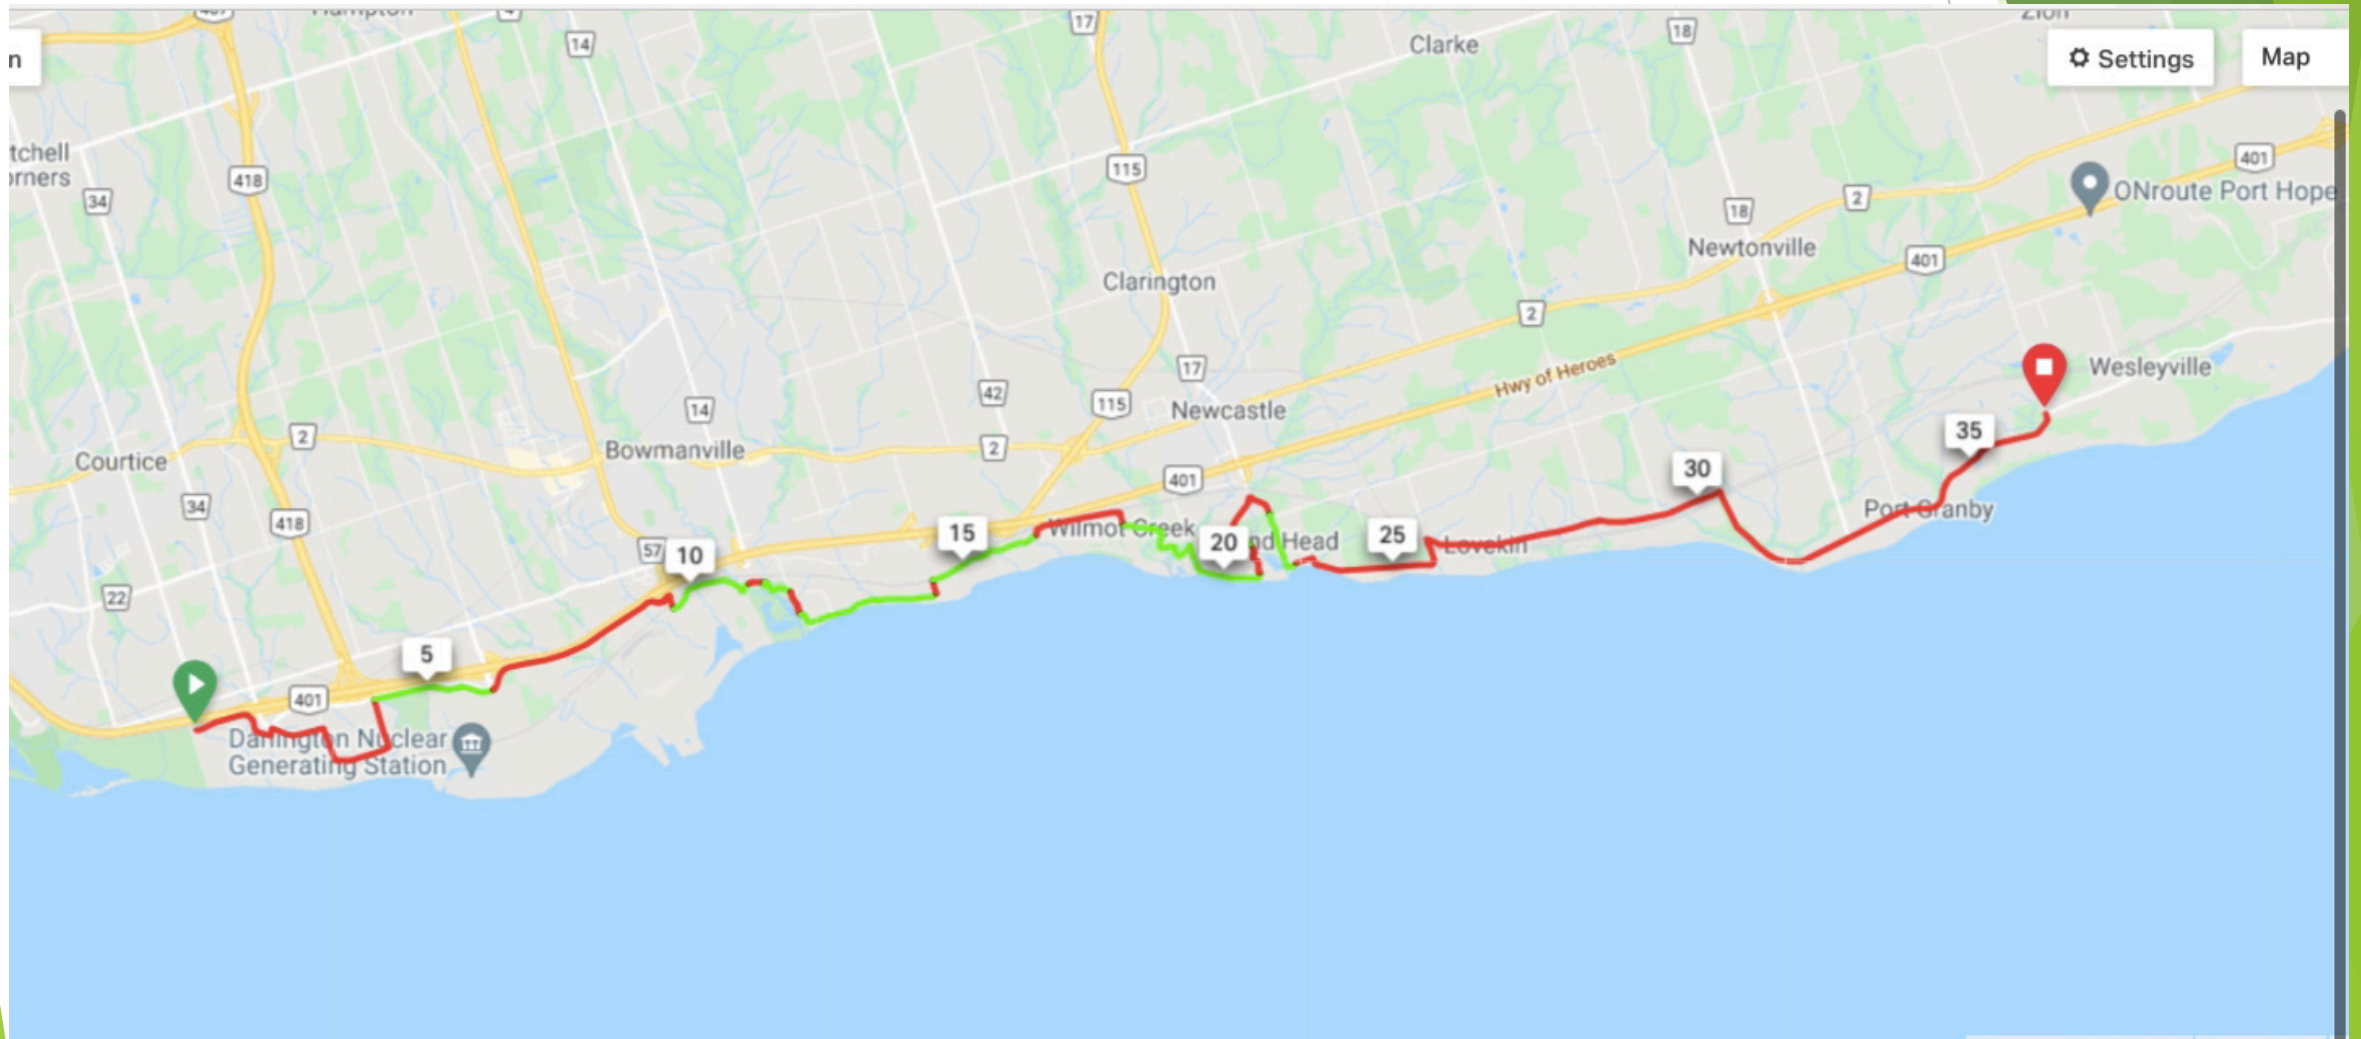

Great Lakes Waterfront Trail

Update by Jim Boate

Great Lakes
Waterfront Trail

A signature project of the Waterfront Regeneration Trust

GREAT LAKES WATERFRONT TRAIL

Protect, Connect and Celebrate the world's largest group of freshwater lakes.

Clarington section of the Great Lakes Waterfront Trail

New Connector from the GreenBelt Trail to the Great Lakes Waterfront Trail

Bike Riders on Clarington's Newest Paved Section of the Great Lakes Waterfront Trail

**The Bruce to Darlington
1000 kms**

**25th
Anniversary**

Upcoming GLWT Adventure rides