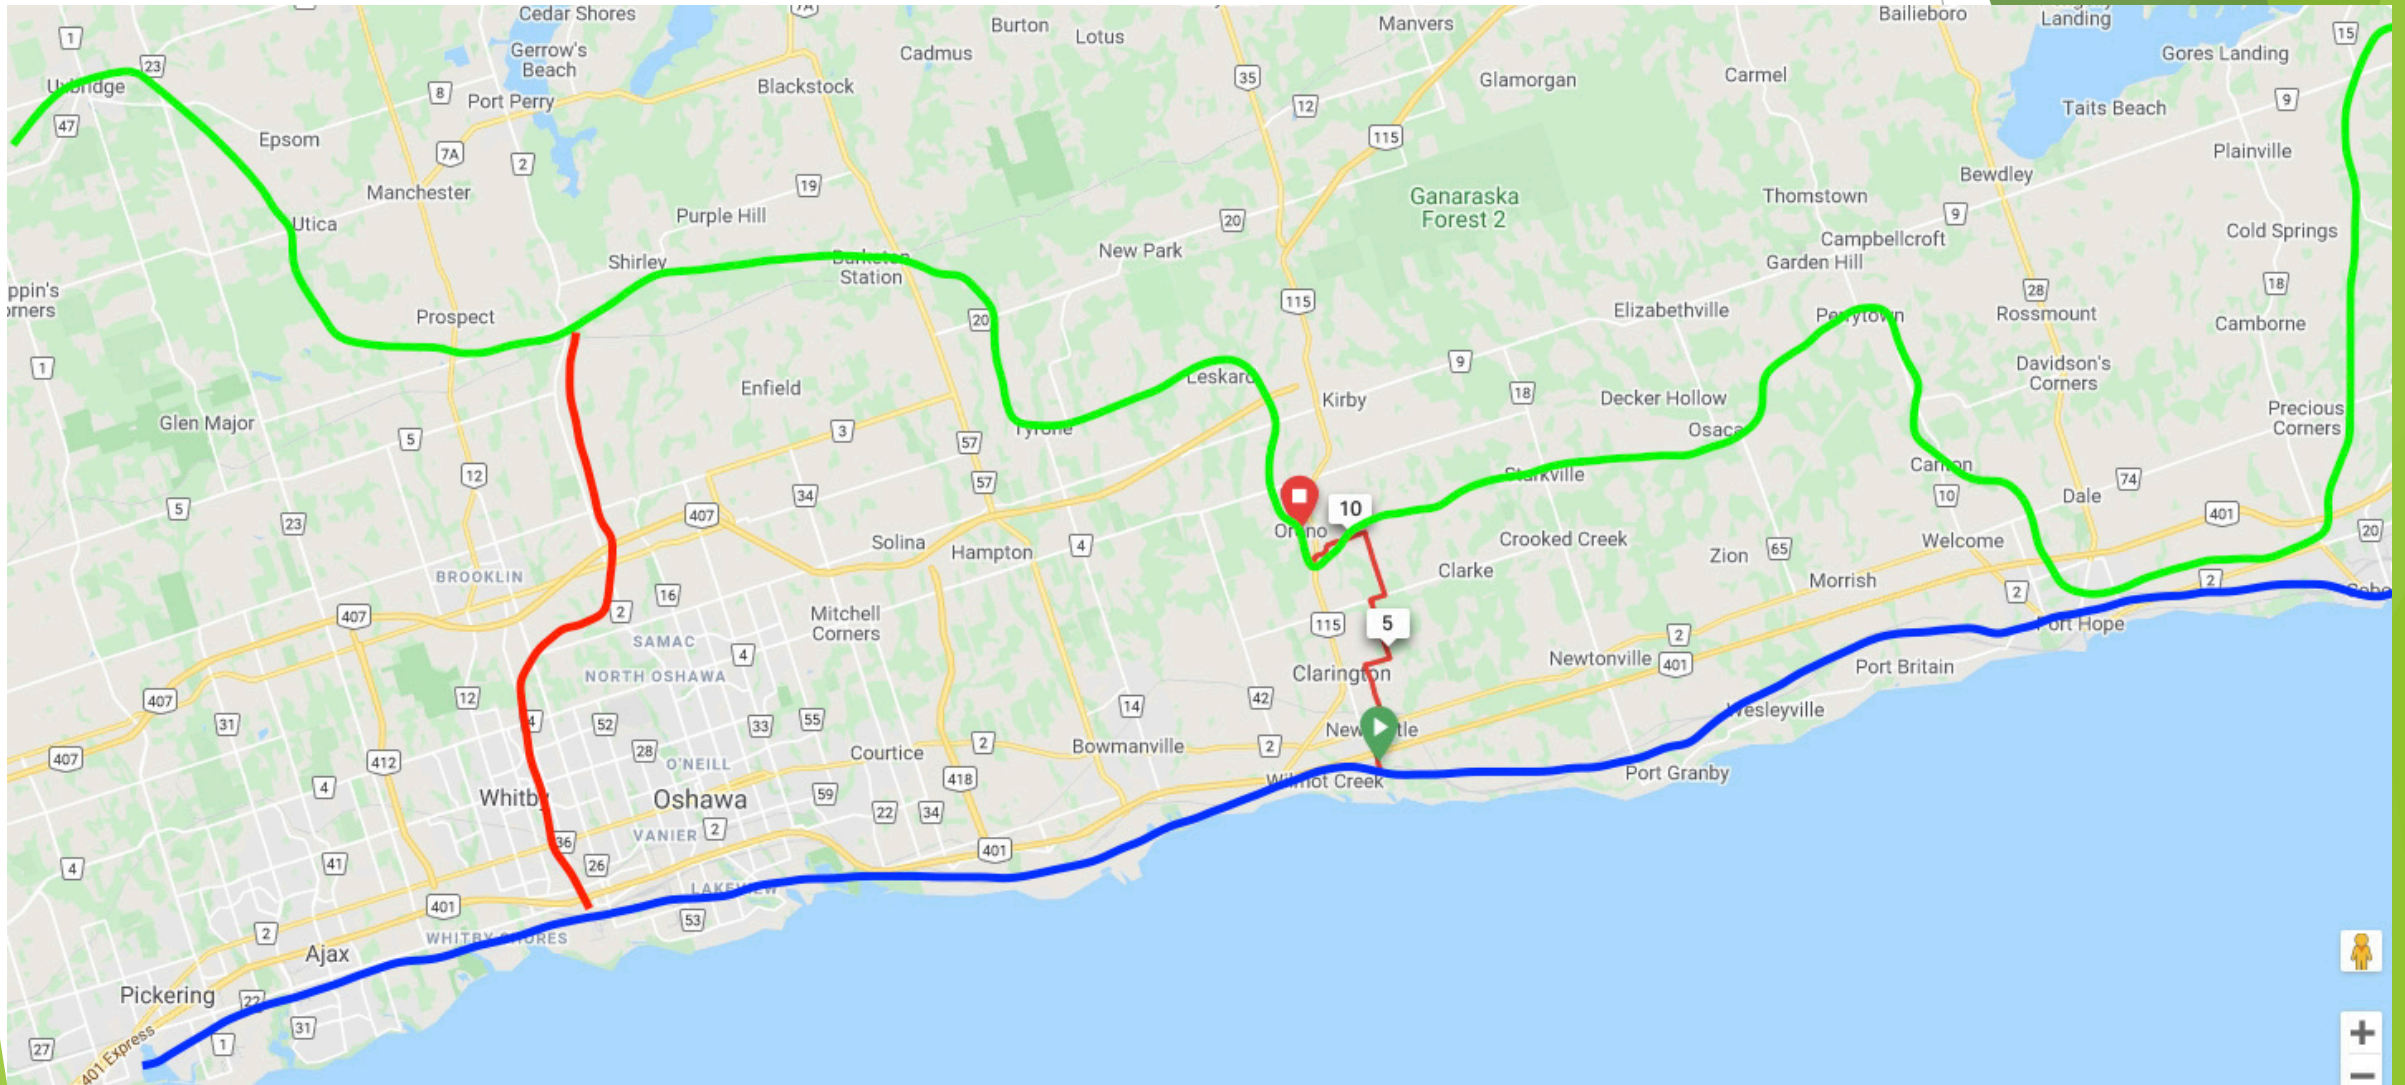

Great Lakes Waterfront Trail

Update by Jim Boate

Great Lakes
Waterfront Trail

A signature project of the Waterfront Regeneration Trust

GREAT LAKES WATERFRONT TRAIL

Protect, Connect and Celebrate the world's largest group of freshwater lakes.

Clarington section of the Great Lakes Waterfront Trail

New Connector from the GreenBelt Trail to the Great Lakes Waterfront Trail

Bike Riders on Clarington's Newest Paved Section of the Great Lakes Waterfront Trail

**The Bruce to Darlington
1000 kms**

**25th
Anniversary**

Upcoming GLWT Adventure rides